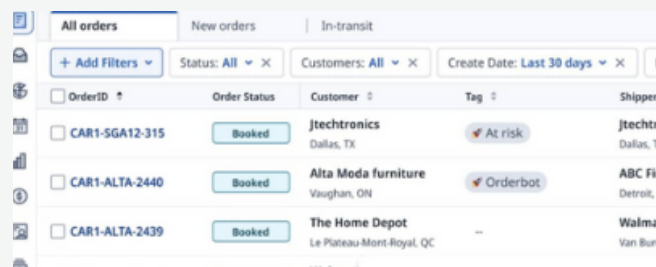

SHIPMENT TRACKING